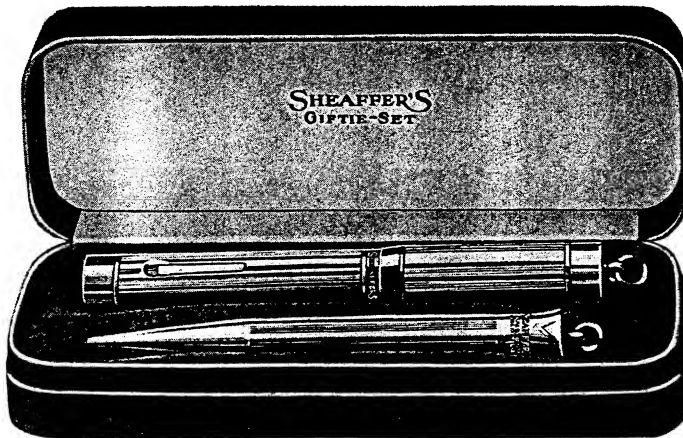

Gold filled and Sterling prices include plush box. Solid gold prices include leather box.

The "Gifts That Last"

Sheaffer's Giftie Sets

Regular length—pen five inches, pencil five inches

Set No.	Pcl. No.	Pcl. Price	Pen No.	Pen Price	Set Price
B3	BB	\$ 3.50	26RC	\$ 8.00	\$10.00
C3	CB	4.00	36RC	9.50	11.50
D3	DB	18.00	366RC	35.00	50.00